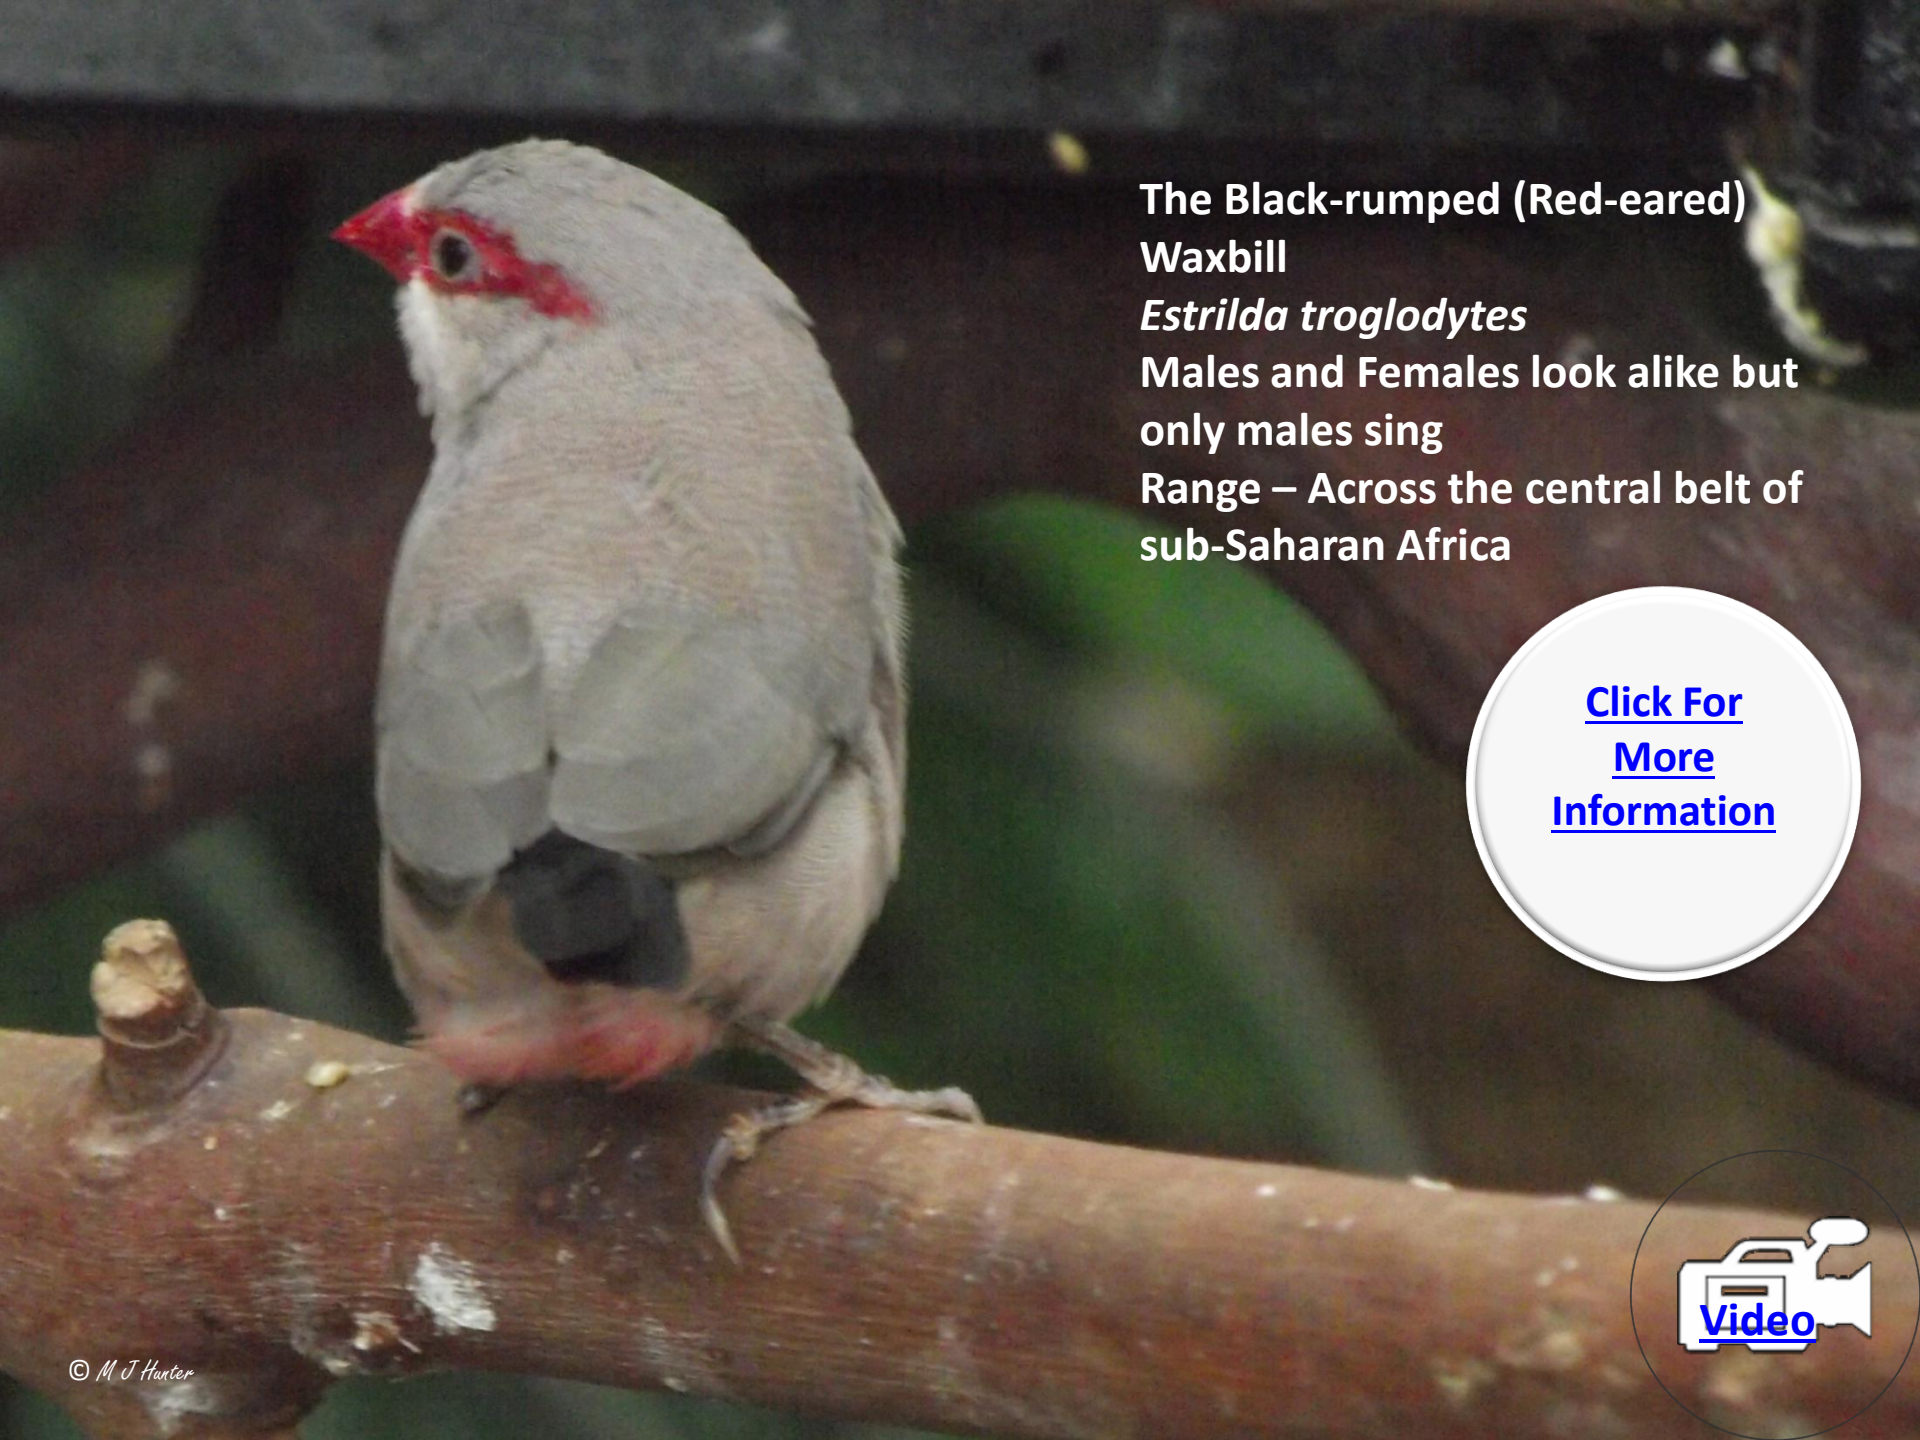

**The Black-rumped (Red-eared)
Waxbill**
Estrilda troglodytes
Males and Females look alike but
only males sing
Range – Across the central belt of
sub-Saharan Africa

[Click For
More
Information](#)